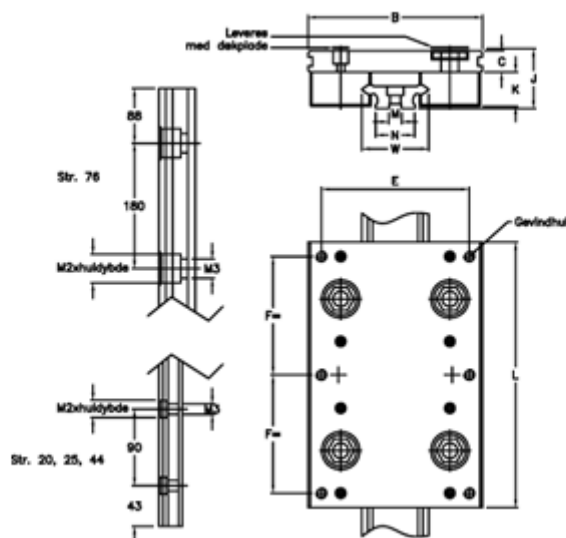

Article number: 056512510356

Description: Hepco Simple Select 25 1-356

Measures

B = 80	M = 6x2,5
C = 11.5	M1 = 5.5
E = 65	M2 = 10x5,1
F = 60	N = 15.4
G = 6xM6	Size = 25
J = 30.70	W = 25
K = 18.0	
L = 135	